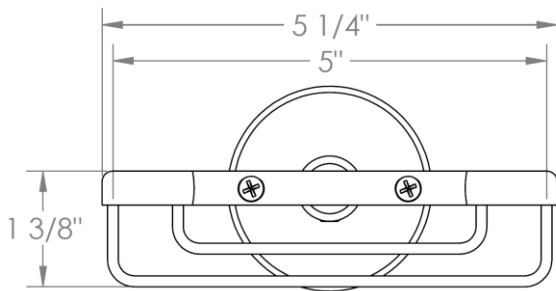

**313-0.12A**

Wall Mounted 5" x 4" Wire Dish

**WATERMARK DESIGNS 1/21/2019**

350 Dewitt Ave Brooklyn NY 11207 USA T 718 257 2800 F 718 257 2144 info@watermark-designs.com