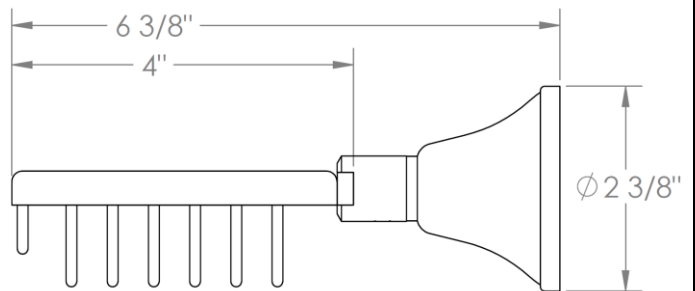

**313-0.12A**

Wall Mounted 5" x 4" Wire Dish

**WATERMARK DESIGNS 1/21/2019**

350 Dewitt Ave Brooklyn NY 11207 USA T 718 257 2800 F 718 257 2144 info@watermark-designs.com