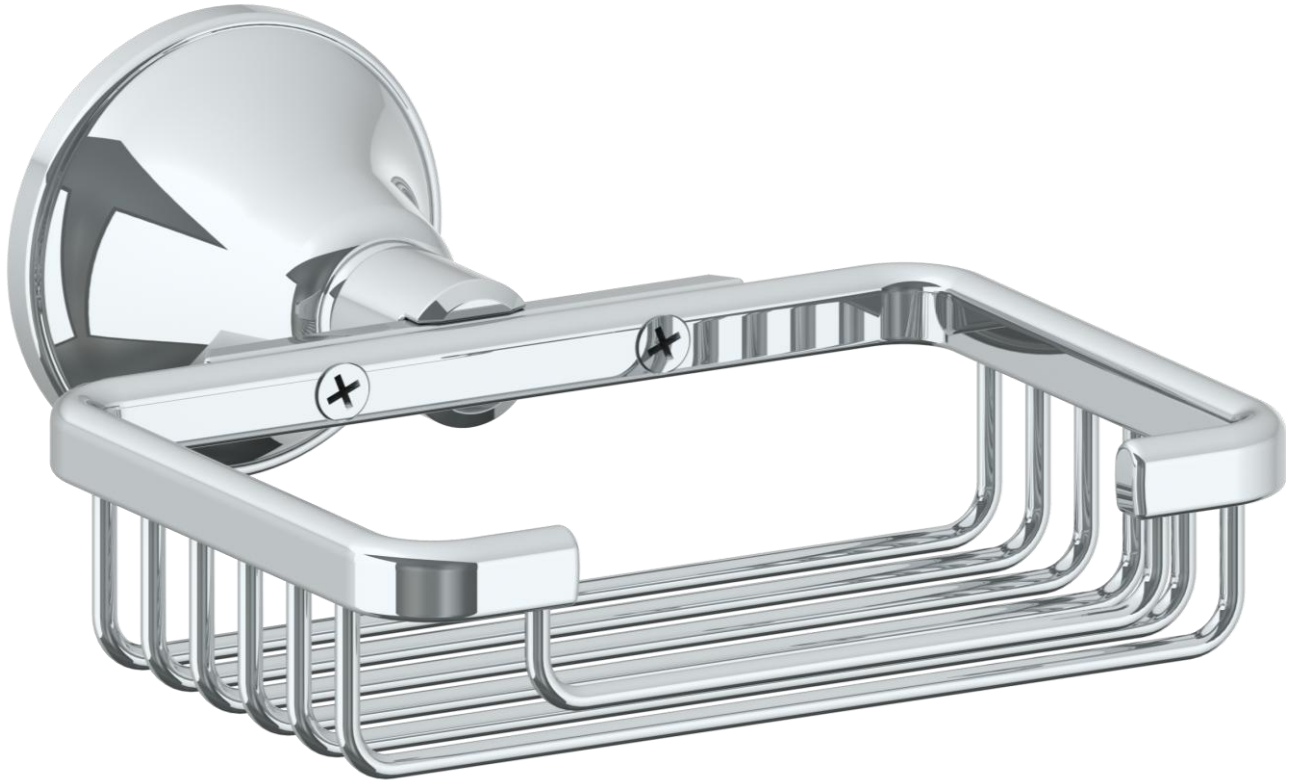

**313-0.12A**

Wall Mounted 5" x 4" Wire Dish

**WATERMARK DESIGNS 1/21/2019**

350 Dewitt Ave Brooklyn NY 11207 USA T 718 257 2800 F 718 257 2144 info@watermark-designs.com